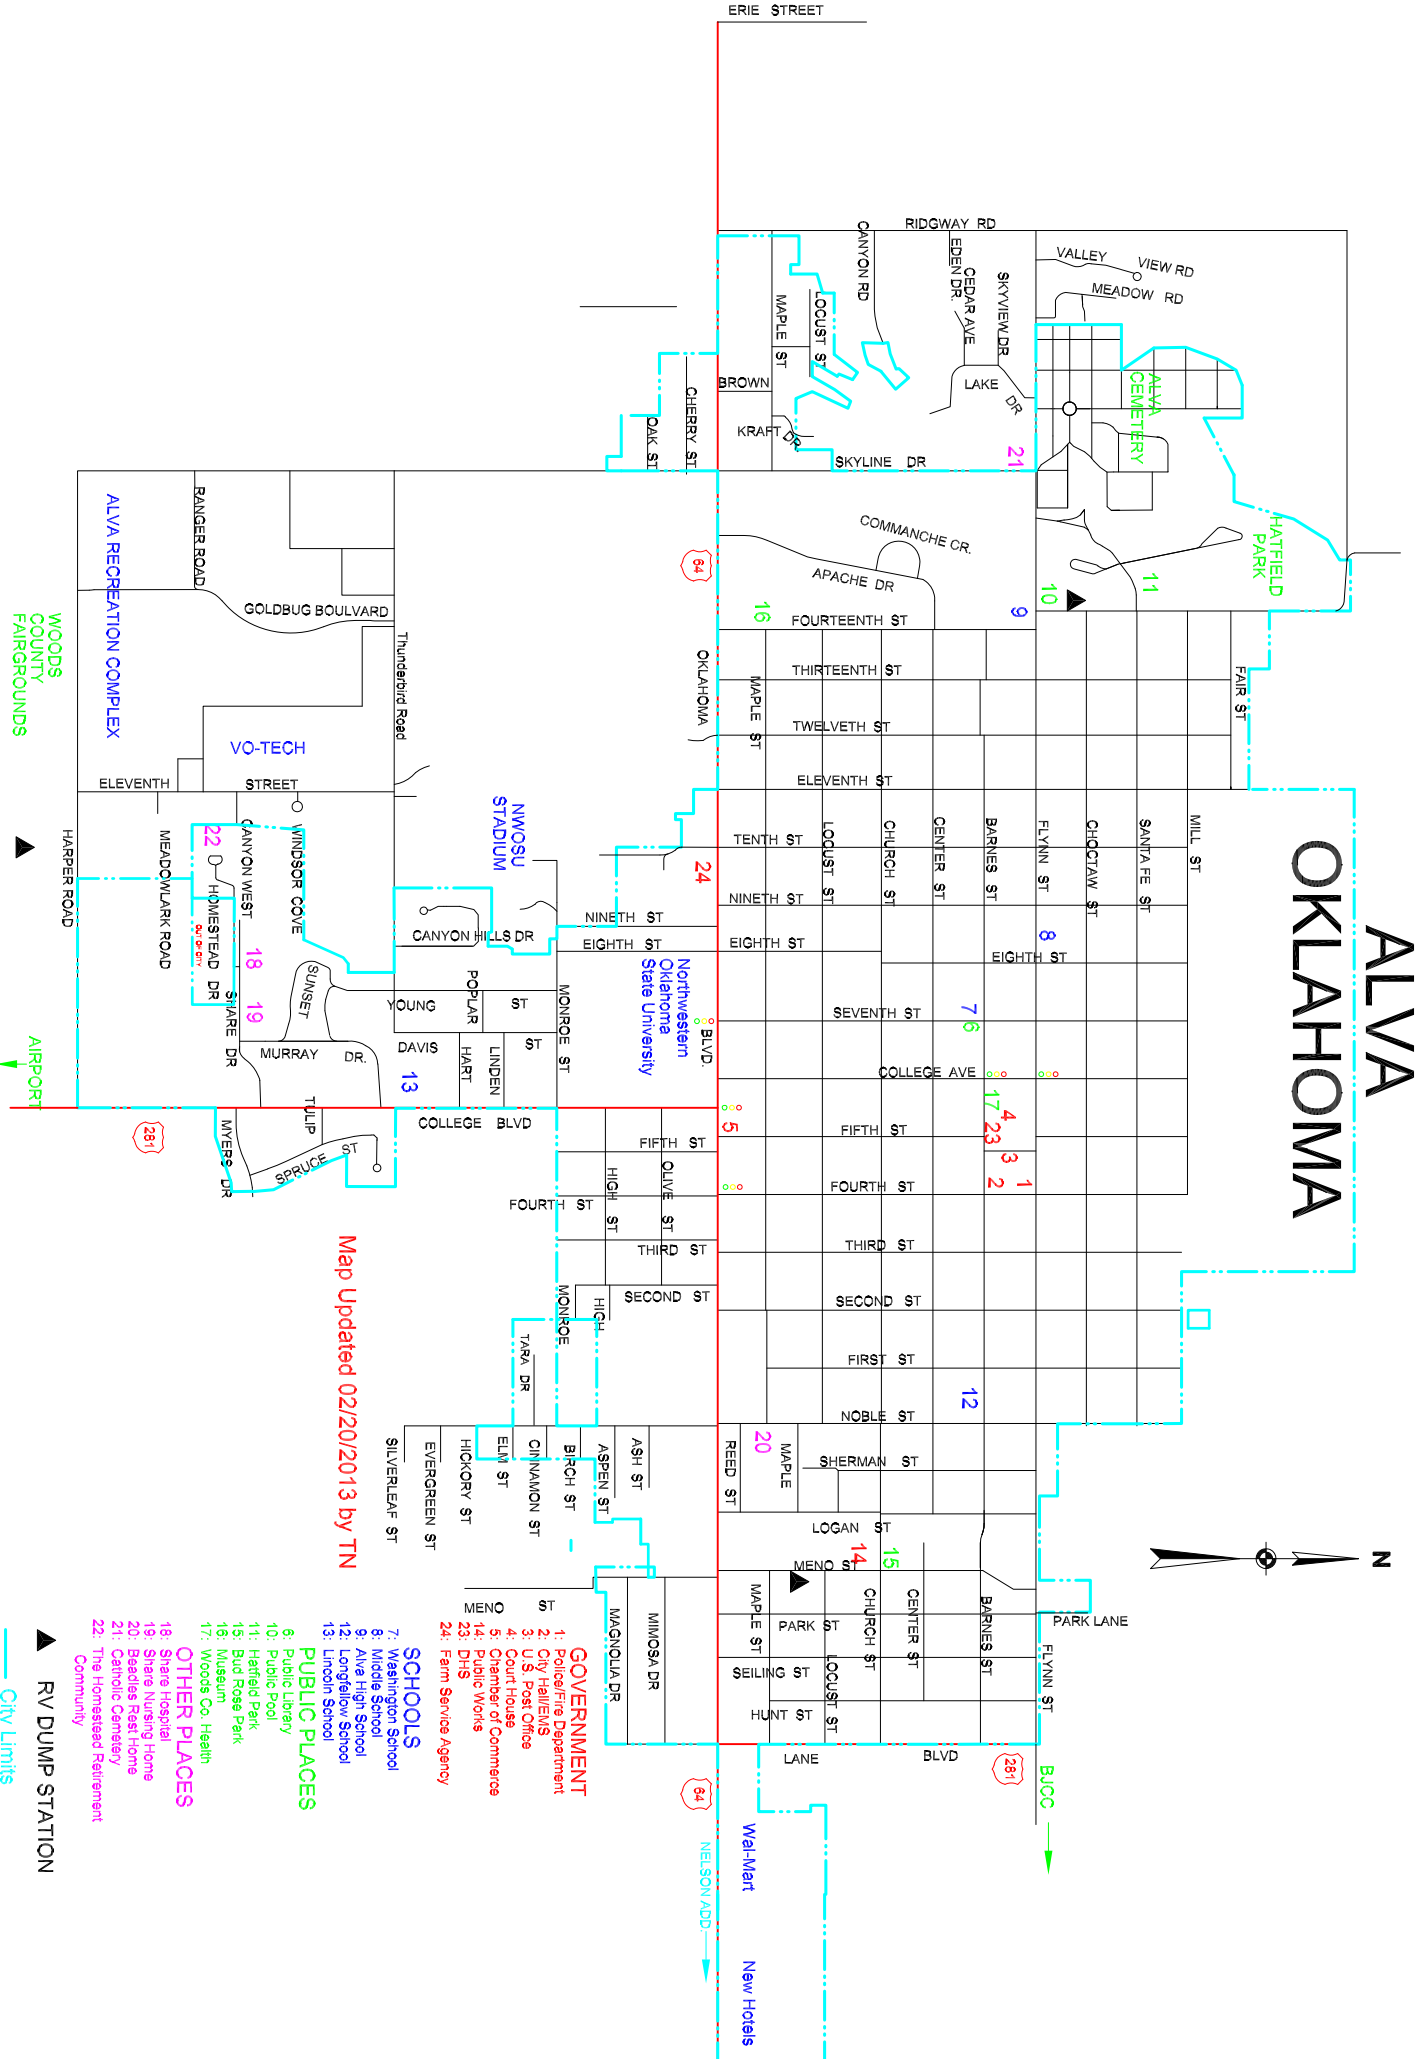

ALVA OKLAHOMA

Map Updated 02/20/2013 by TN

- GOVERNMENT**
- 1: Police/Fire Department
 - 2: City Hall/EMS
 - 3: U.S. Post Office
 - 4: Court House
 - 5: Chamber of Commerce
 - 14: Public Works
 - 23: DHS
 - 24: Farm Service Agency

- SCHOOLS**
- 7: Washington School
 - 8: Middle School
 - 9: Alva High School
 - 12: Longfellow School
 - 13: Lincoln School

- PUBLIC PLACES**
- 6: Public Library
 - 10: Public Pool
 - 11: Hatfield Park
 - 15: Bud Rose Park
 - 16: Museum
 - 17: Woods Co. Health

- OTHER PLACES**
- 18: Share Hospital
 - 19: Share Nursing Home
 - 20: Beales Rest Home
 - 21: Catholic Cemetery
 - 22: The Homestead Retirement Community

▲ RV DUMP STATION
 — City Limits